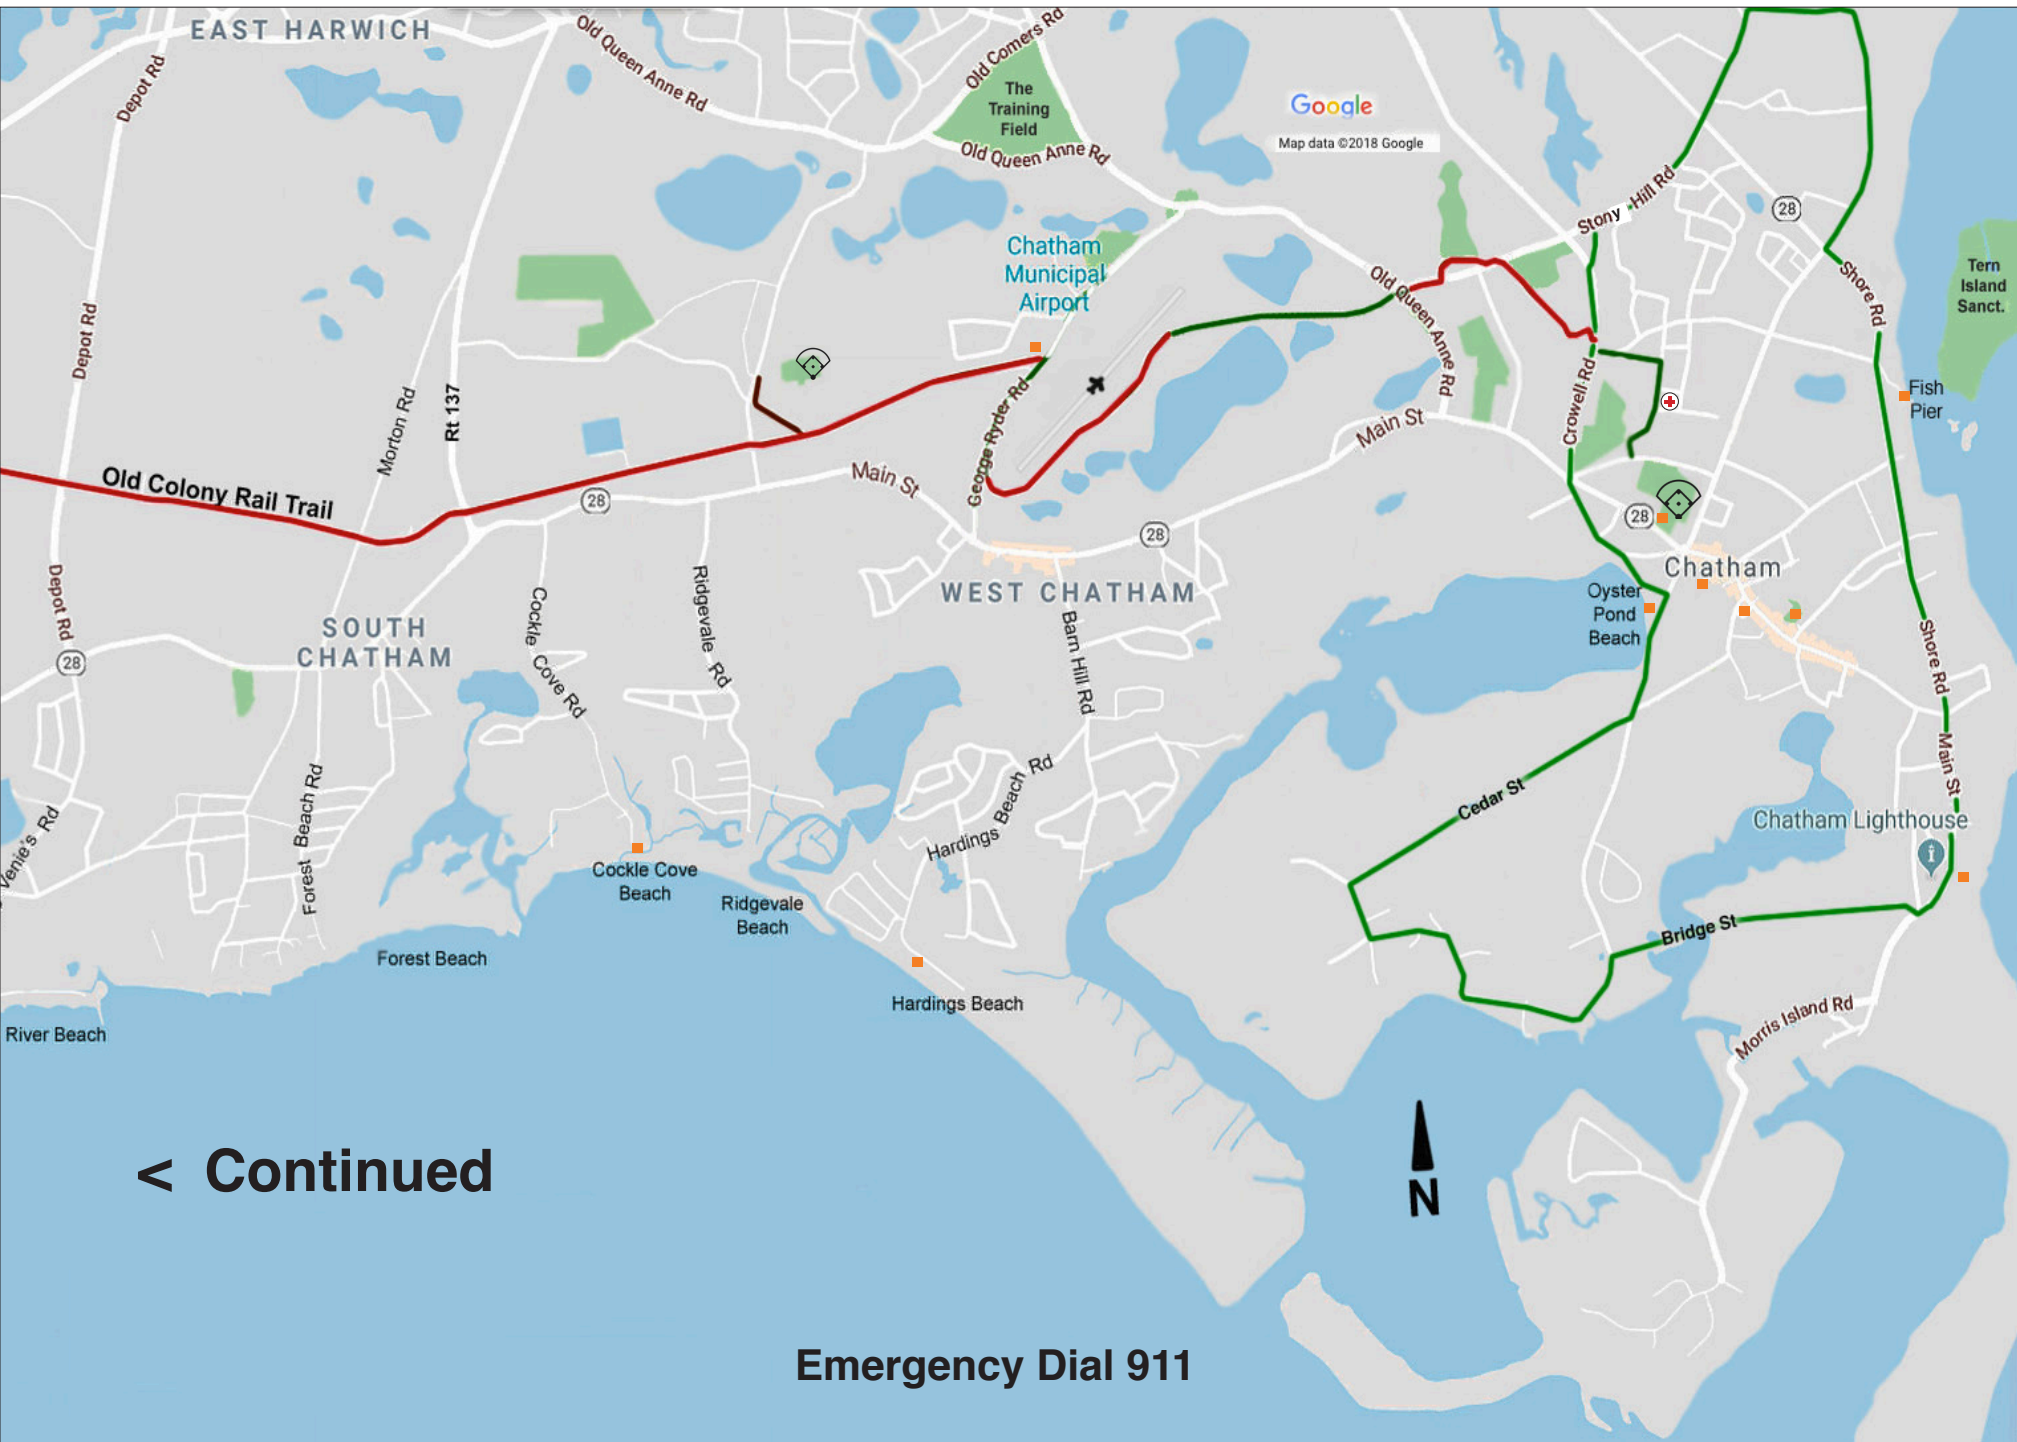

Bicycling Map

The Old Colony Rail Trail Harwich - Chatham

Part of the Cape Cod Rail Trail System

- On Road Trail
- Old Colony Rail Trail
- Cape Cod Rail Trail
- Path
- Public Restroom

Emergency Dial 911

◀ Continued