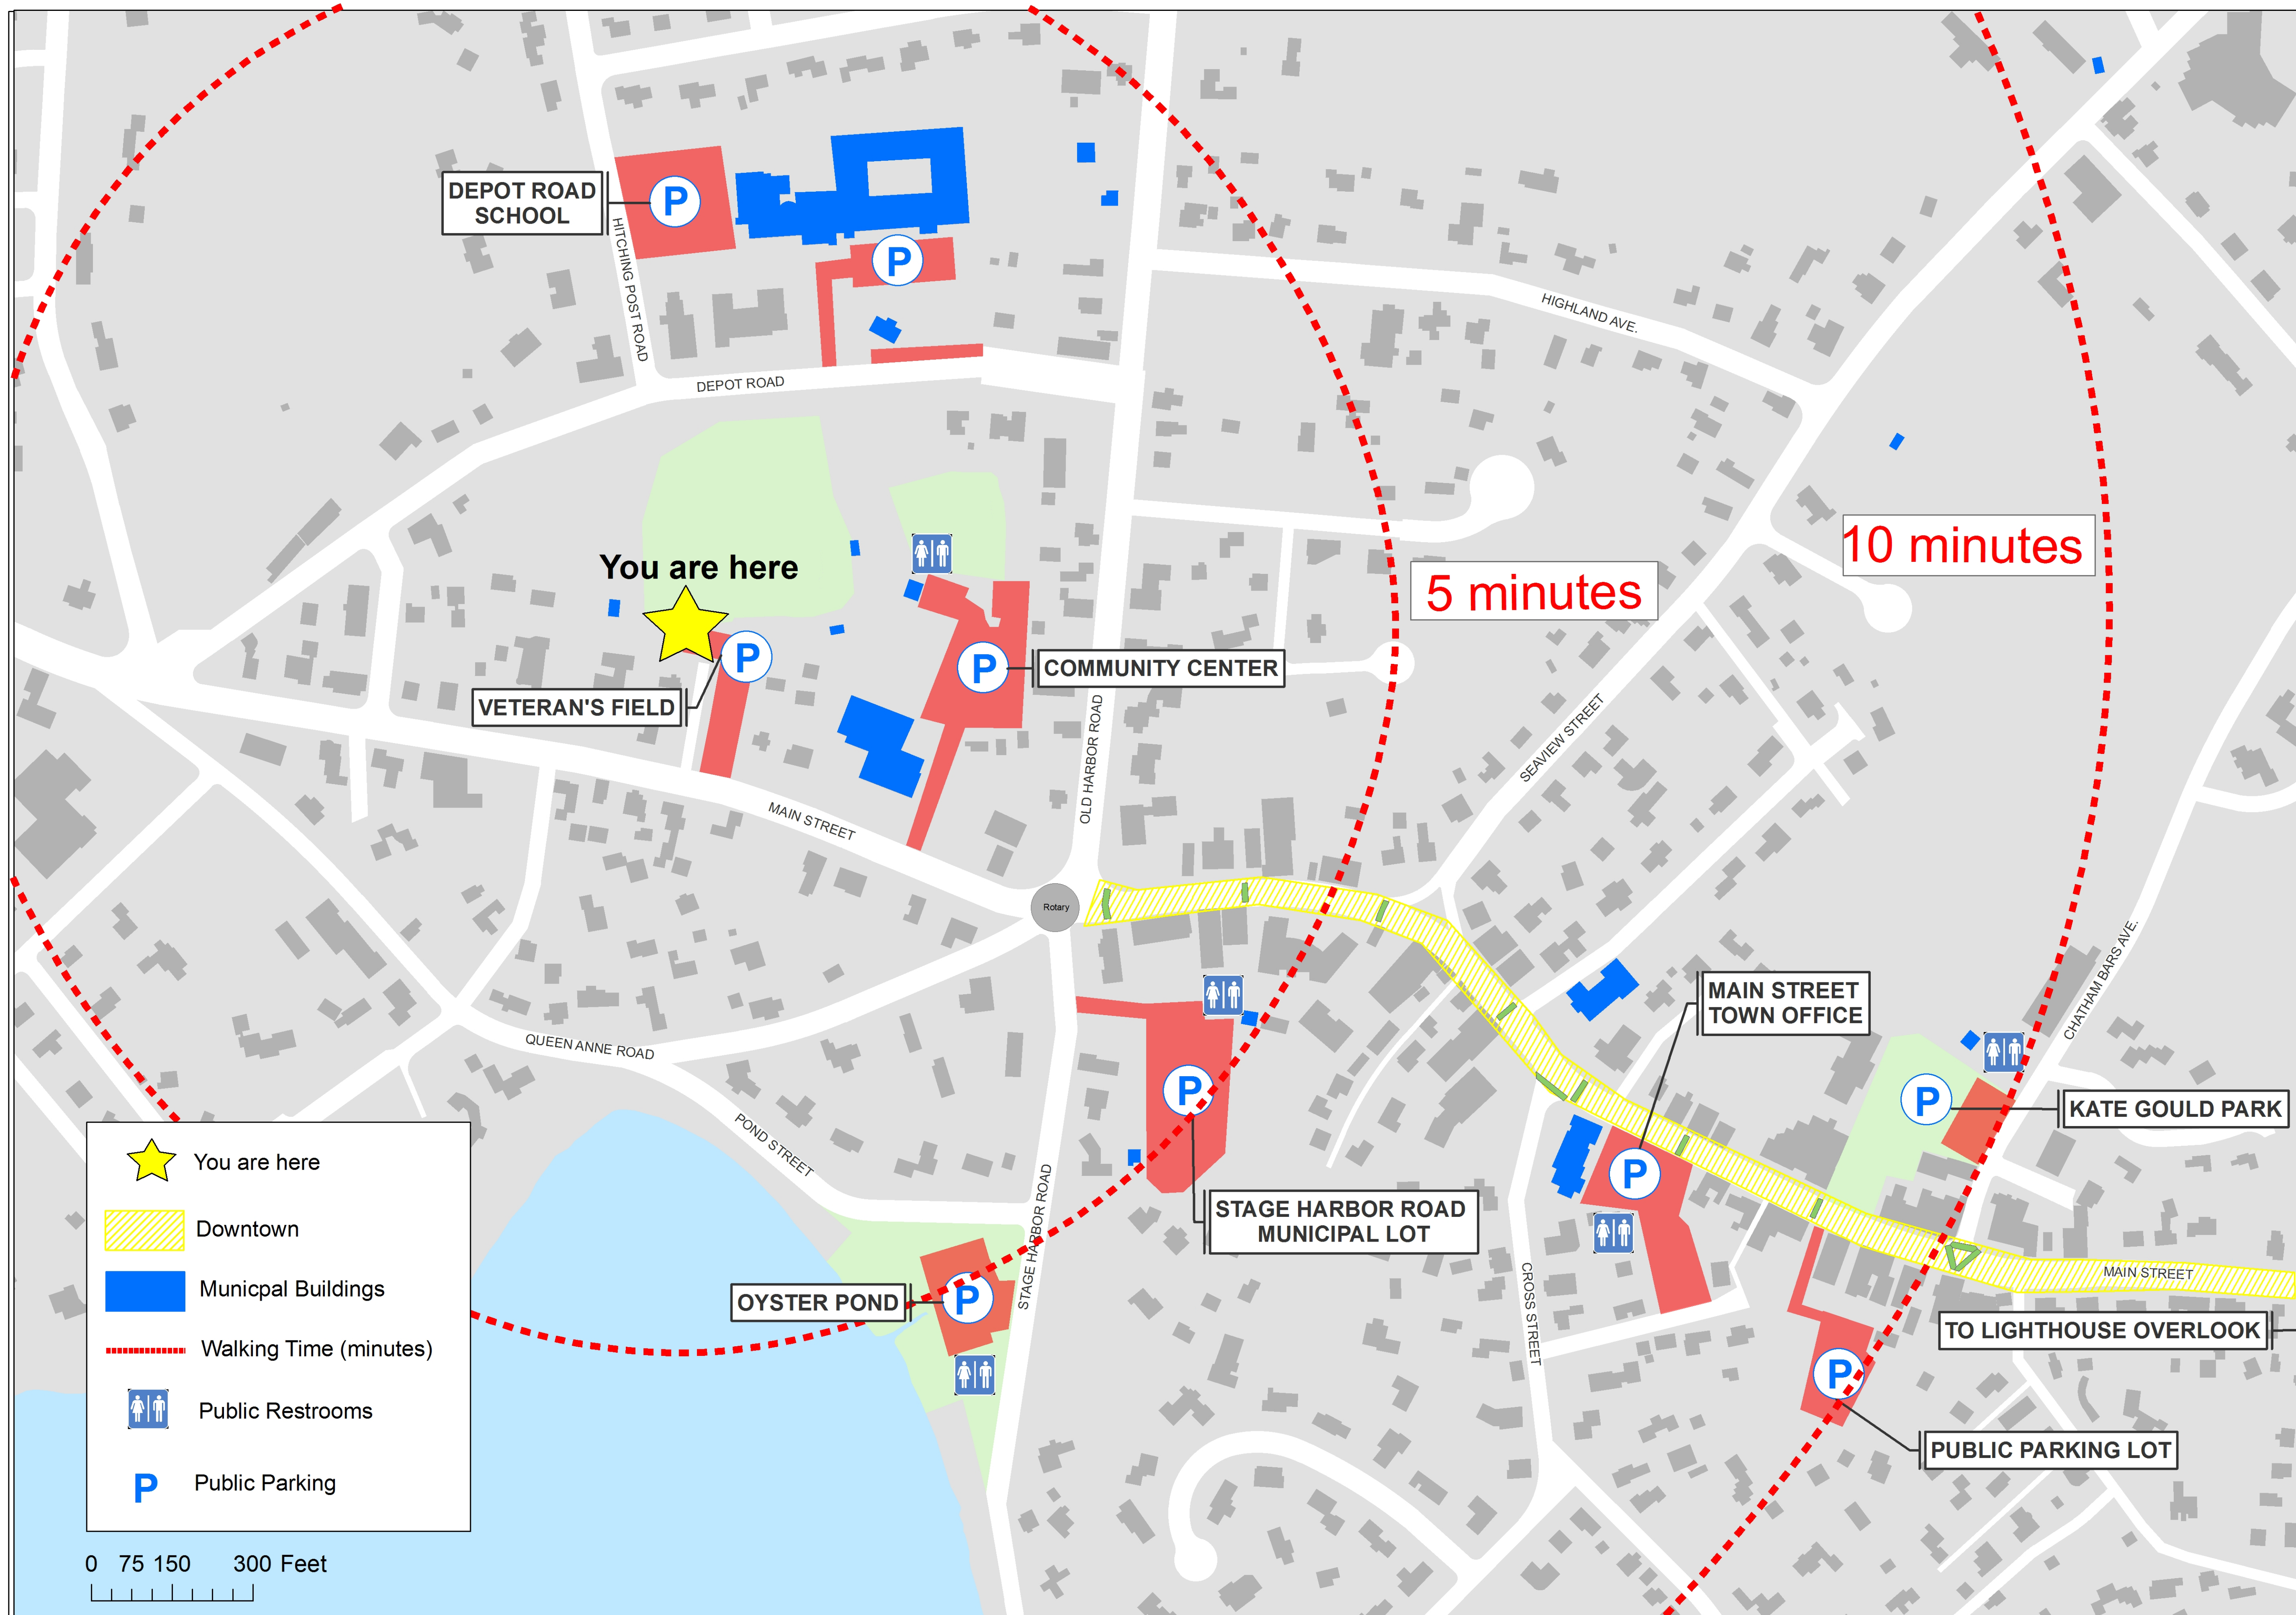

# PUBLIC PARKING DOWNTOWN CHATHAM

- You are here
- Downtown
- Municipal Buildings
- Walking Time (minutes)
- Public Restrooms
- Public Parking

0 75 150 300 Feet

TO LIGHTHOUSE OVERLOOK