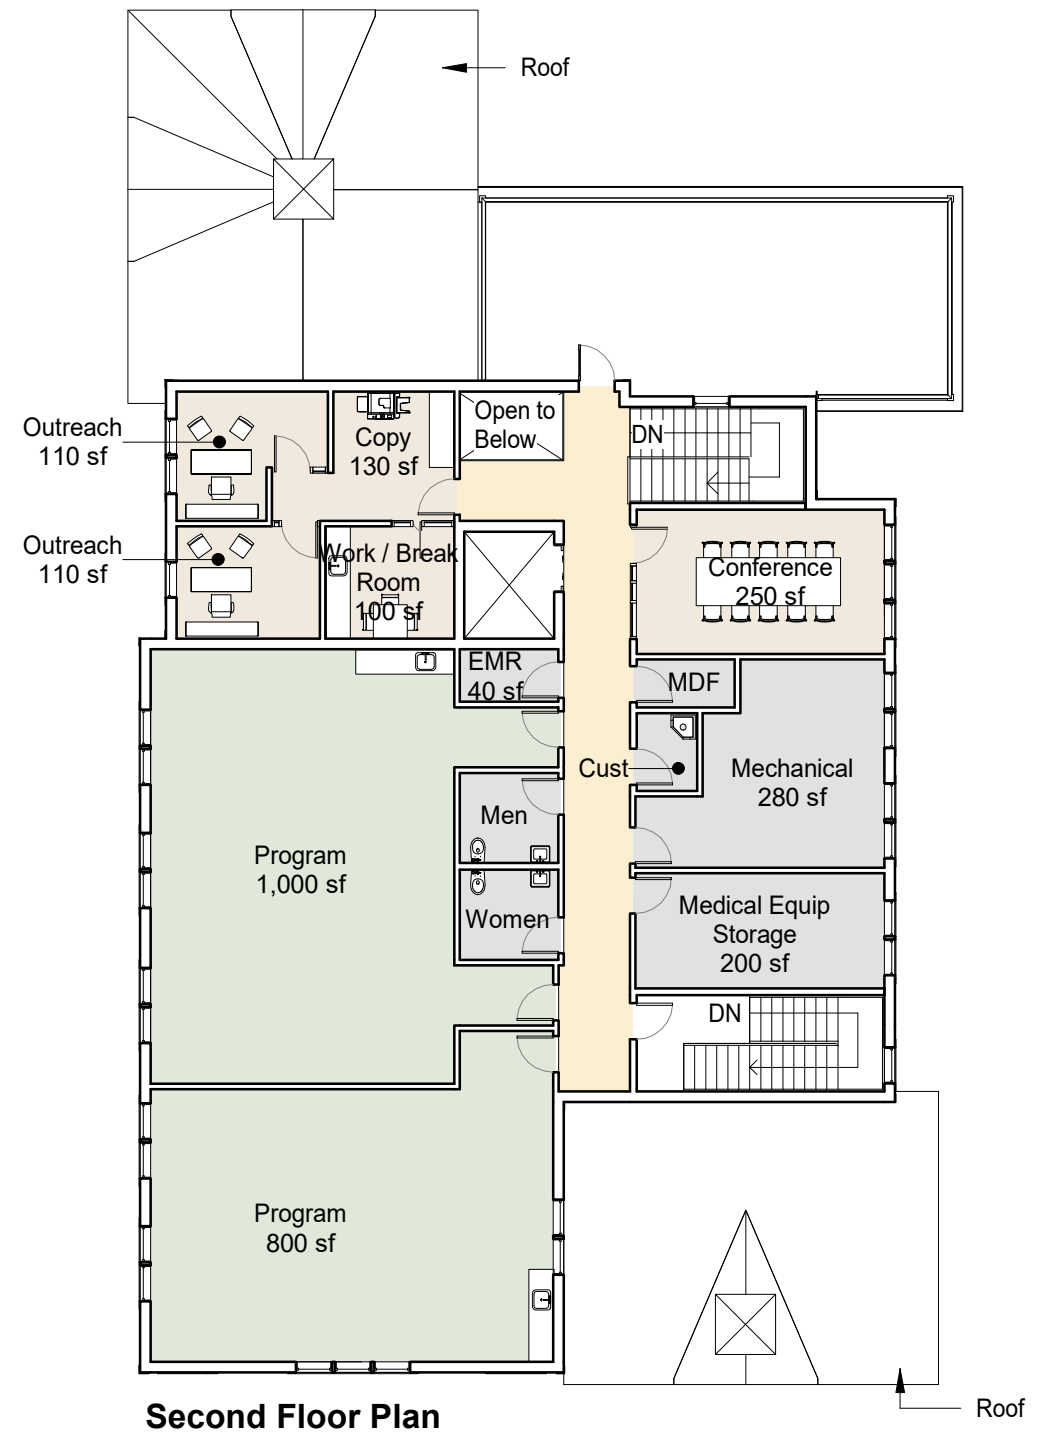

First Floor Plan

MAIN STREET

Second Floor Plan

MAIN STREET

CHATHAM CENTER FOR ACTIVE LIVING

Two Story 10,965 GSF

Bargmann Hendrie + Archetype 9 Channel Center Street Boston, MA 02210 Tel: (617) 350-0450 03/06/23